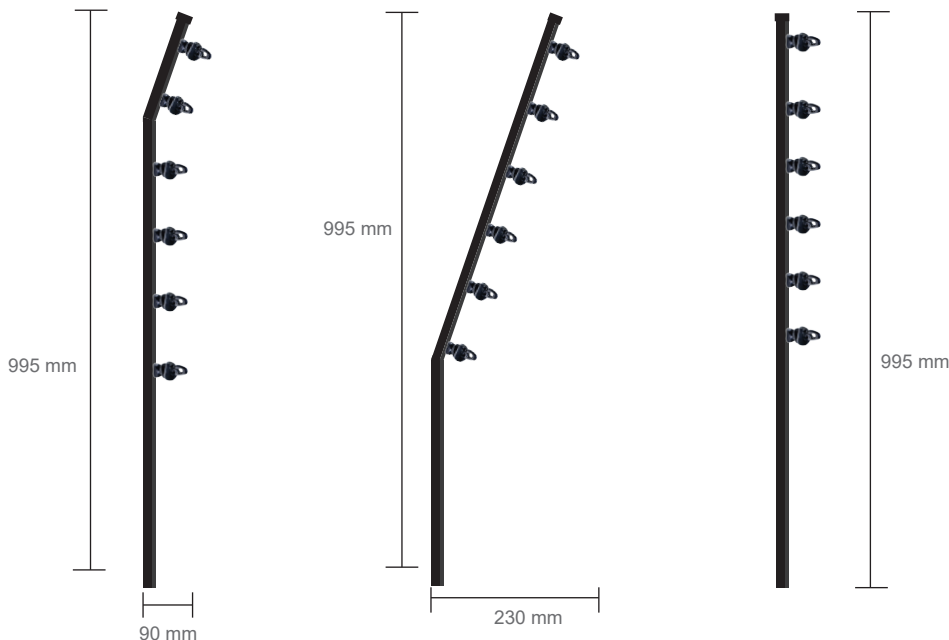

8 Line Square Tube Jurassic Bracket

Features & Specifications

- Straight, Angled & Top Bend
- Multiple wire options
- Hot dip galvanised
- Galvanised and Powder coated
- 995 mm or 1195 mm long
- Jurassic insulator slotted

6 Line Square Tube Jurassic Bracket

- Ideal for coastal use
- Dimension: 20mm X 20mm X1.6mm
- Available in black or white Powder coated

Nemtek brackets are made to a high standard to maximise security and ensure long life in the field. The level of security achieved is directly affected by the choice of bracket, the number of wires forming the electrical barrier and the distance between the brackets. Nemtek offers a large range of brackets to suit most wall types and applications. They are made from steel and are finished in a high quality outdoor hot-dip galvanised and powder coating for coastal conditions. On request, different types of designs and finishes can be manufactured.