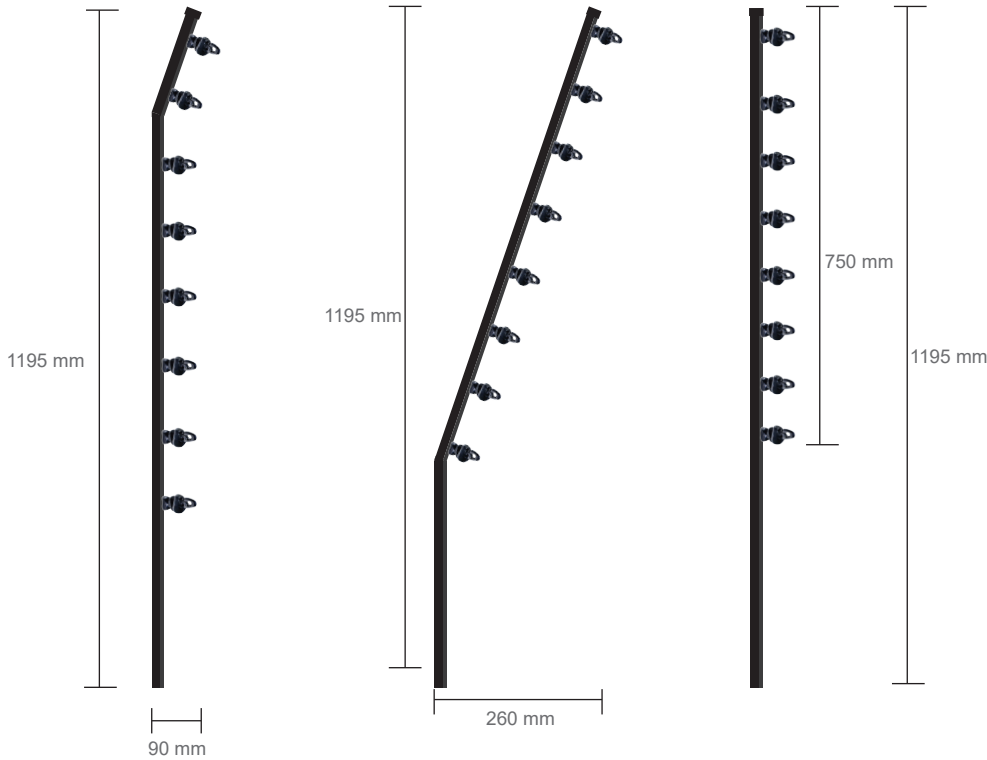

8 Line Square Tube Jurassic Bracket

Features & Specifications

- Straight, Angled & Top Bend
- Multiple wire options
- Hot dip galvanised
- Galvanised and Powder coated
- 995 mm or 1195 mm long
- Jurassic insulator slotted

6 Line Square Tube Jurassic Bracket

- Ideal for coastal use
- Dimension: 20mm X 20mm X1.6mm
- Available in black or white Powder coated

Nemtek brackets are made to a high standard to maximise security and ensure long life in the field. The level of security achieved is directly affected by the choice of bracket, the number of wires forming the electrical barrier and the distance between the brackets. Nemtek offers a large range of brackets to suit most wall types and applications. They are made from steel and are finished in a high quality outdoor hot-dip galvanised and powder coating for coastal conditions. On request, different types of designs and finishes can be manufactured.