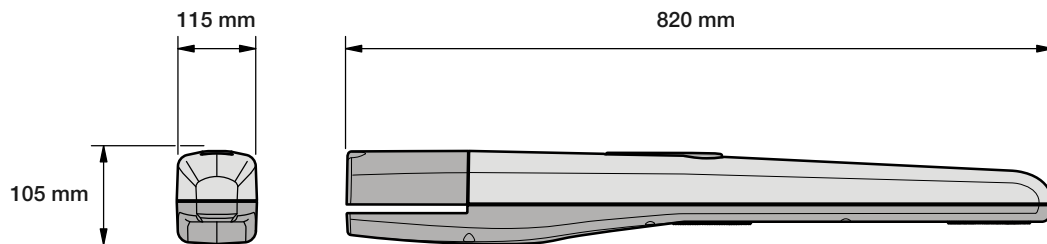

2

Toona 4

Toona 5

Toona 7

3