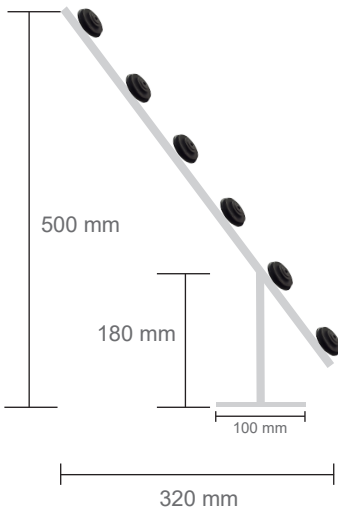

### 6 Line T Pole

### 6 Line T Pole Straight

#### Features & Specifications

- 6 wires
- Hot dip galvanised
- Hot dip galvanised & Powder coated
- Associated insulator : flat bar insulator
- Available in black or white Powder coated

### 8 Line T Pole