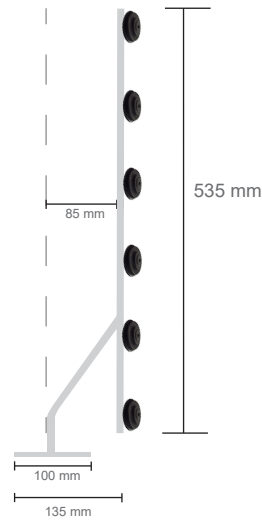

### 6 Line T Pole

### 6 Line T Pole Straight

#### Features & Specifications

- 6 wires
- Hot dip galvanised
- Hot dip galvanised & Powder coated
- Associated insulator : flat bar insulator
- Available in black or white Powder coated

### 8 Line T Pole