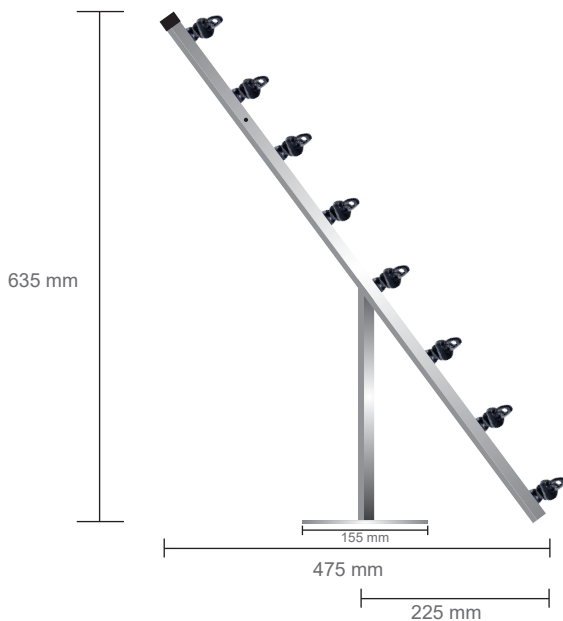

### 6 Line T Pole

### 6 Line T Pole Straight

#### Features & Specifications

- 6 wires
- Hot dip galvanised
- Hot dip galvanised & Powder coated
- Associated insulator : flat bar insulator
- Available in black or white Powder coated

### 8 Line T Pole